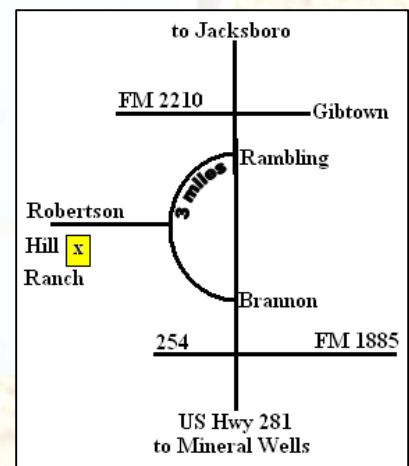

TEXAS INSTITUTE OF EQUINE DENTISTRY ALUMNI CRISIS FUND

PRESENTS

THE RAY DONNELL MEMORIAL

$500.00 ADDED 5D BARREL RACE

SATURDAY OCTOBER 22ND

1:00pm ROBERTSON HILL RANCH; PERRIN, TX

Exhibitions: 10:00am – 12:30pm @ $5 each

$50.00 Entry Fee

Buyback rule in affect: If you hit a barrel, slip, stumble,
your horse falls or you just think you can run better,
forfeit your first run & buyback in for $50.

70% Payback of original entry fee & buyback entry fee

All proceeds go to the
TIED ALUMNI CRISIS FUND & RAY DONNELL MEMORIAL

**BUCKLES To Each D WINNER
PRIZES thru 4TH PLACE
Donated by Charmayne James**

CONTACT INFO:

Heather Heath 318.537.4441

Randy Riedinger 817.304.0610

Robertson Hill Ranch 817.598.6923

3845 Rambling Road, Perrin, TX 76486

www.coliclenz.com

ColiClenz^{TM}
Plus
Pellets